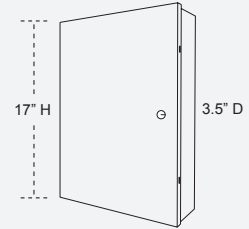

Wall Mount with Built-In Power Supply and Monitor

Storage

1TB - 8TB (see last page for model numbers)

Patented Design

WVT, WVTM

WVTP, WVTPM

Features

EZ Wizards