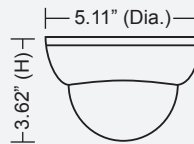

Full HD 1080p Indoor/Outdoor Vandal Resistant Dome IP Camera

O2D4 3.6-16mm auto iris varifocal lens, dark grey housing

Features

- Supports up to Full HD 1080p @ 30fps
- Built-in standard PoE (IEEE 802.3af)
- True Day/Night operation (IR cut filter)
- Built-in IR LEDs
- IR Range: 49' (depending on scene reflection)
- Chameleon Cover™: snaps on and can be painted to match any décor!*
- Wide dynamic range (WDR) operation
- Supports H.264 and MJPEG codecs
- 2-way audio communication
- Micro SD card slot (card not included)
- IP66 and IK08 compliant
- Conformant with ONVIF profile S*
- 2 year warranty

Shown with included paintable, snap-on Chameleon Cover™

Camera Specifications

Image Sensor ..... Progressive scan 1/2.9" CMOS, 2MP
Maximum Resolution 1920x1080
Minimum Illumination ..... F1.4, 0.12 lux (IR on – 0 lux)
IR LEDs 18
IR Range ..... 49' (depending on scene reflection)
White Balance ..... Automatic
Exposure Control ..... Yes
Digital Slow Shutter ..... Yes
WDR/BLC ..... WDR
Day/Night ..... IR-cut filter
DNR 2D/3D

Video Specifications

Supported Resolutions .. 1920x1080 @ 30fps / 1280x720 @ 30fps
Compression ..... H.264 (HP/MP/BP), MJPEG
Bitrate Control ..... VBR, CBR
Multiple Streaming ..... 5 simultaneous profiles

Audio Specifications

Mono Input ..... 64Kbps G.711 / 32Kbps G.726
Mono Output 64Kbps G.711

External Terminal Specifications

Ethernet ..... 10/100 Mbps
Alarm ..... 1 sensor input, 1 output
Video ..... Analog test output
Audio ..... 1 mic in, 1 line out (3.5mm)
Power ..... DC jack
Storage ..... Micro SD slot

Network Specifications

Protocols ..... IPv4, IPv6, TCP, UDP, RTP, RTSP, HTTP, HTTPS, SMTP, FTP, DHCP, UPnP, NTP, DNS

Network Specifications (continued)

DDNS support ..... Speco DDNS (free of charge)
Security ..... User ID & Password protection, IP address filtering, HTTPS, digest authentication, user access log
User Access ..... 8 simultaneous users at D1 resolution
Number of users may vary depending on resolution

System Specifications

PoE ..... Standard (IEEE 802.3af)
Analytics ..... Motion detection (3 regions), audio detection
Alarm Triggers ..... Analytics & sensor input
Alarm Events ..... FTP video file upload, email image upload, micro SD card recording, alarm out
Video Buffer ..... Configurable pre-record & post-record
Image Settings ..... Text overlay, privacy mask

Client Specifications

Web Browser Support ... Windows (Internet Explorer 8 and up, Chrome and Firefox**)
Mobile Apps ..... Speco OnSIP (iPhone®, iPad® and Android™)
PC Application ..... Speco NVR, SecureGuard®

Operating & Unit Specifications

Power Supply ..... PoE, 12VDC (power supply not included)
Power Consumption ..... 6W with IR
Operating Temperature .. -4° F – 122° F
Operating Humidity ..... 8% – 80% RH
Unit Dimensions ..... 3.62" (H) x 5.11" (Dia.)
Unit Weight ..... 2 lbs.
Certifications ..... FCC, RoHS
Included in Package ..... Unit, CD (manual, software), mounting screws, L wrench